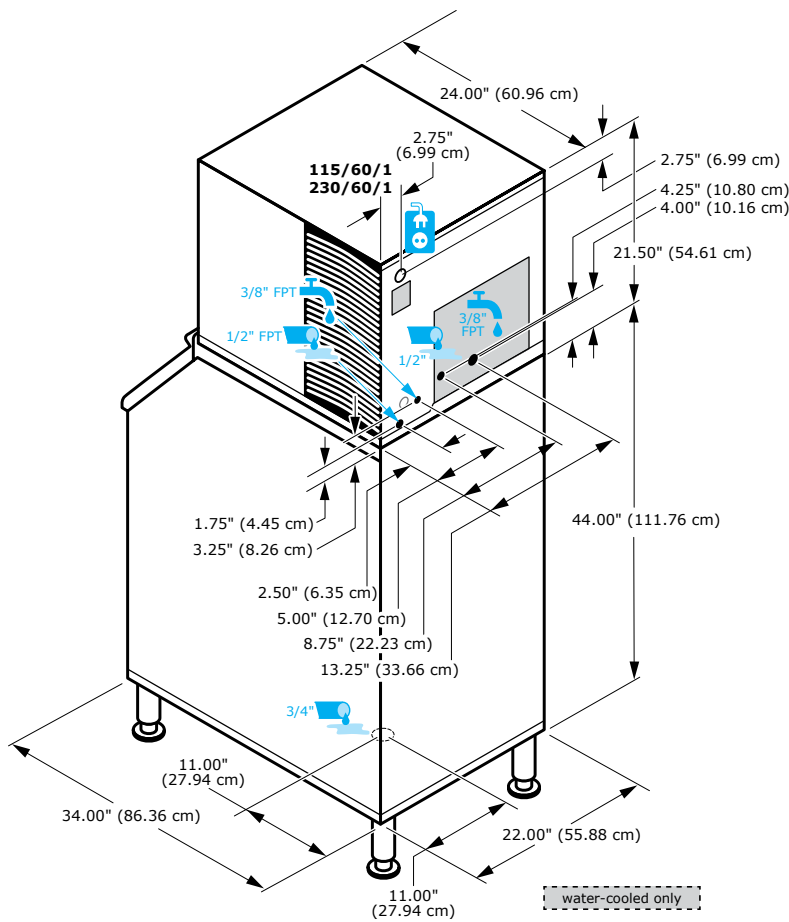

K-0420 ICE KUBE MACHINE

				70°/50°F 21°/10°C	90°/70°F 32°/21°C	[kWh/ 100 lbs ice]	[gal/100 lbs ice]	
KDT-0420A			440 lbs	350 lbs	5.8	19	•	
			199 kg	159 kg				
KYT-0420A			450 lbs	360 lbs	5.5	19	•	
			204 kg	163 kg				
KDT-0420W			457 lbs	375 lbs	4.6	19		
			207 kg	170 kg				
KYT-0420W			435 lbs	390 lbs	4.6	19		
			197 kg	177 kg				

Minimum	Maximum
40°F 4.4°C	110°F 43.3°C
40°F 4.4°C	90°F 32.2°C
20psi 138 kPa	80psi 551 kPa
10.3	A
9.6	15 Amps
136 lbs 62 kg	
132 lbs 60 kg	

Water cooled condenser water usage /100lbs. or 45.4kg. of ice: 160 gals. / 606L.

Popular Accessories			
Artic Pure Water Filters	Dispenser Bin Thermostat Kit	Top Air Discharge Kit	Clean Air Pack
AR-Pre & AR 10000	K-00457	K-00438	K-00206

KOOLAIRE

By MANITOWOC

2110 SOUTH 26TH ST | MANITOWOC, WI 54220 USA | 1-920-682-0161 [www.kool-aire.com]